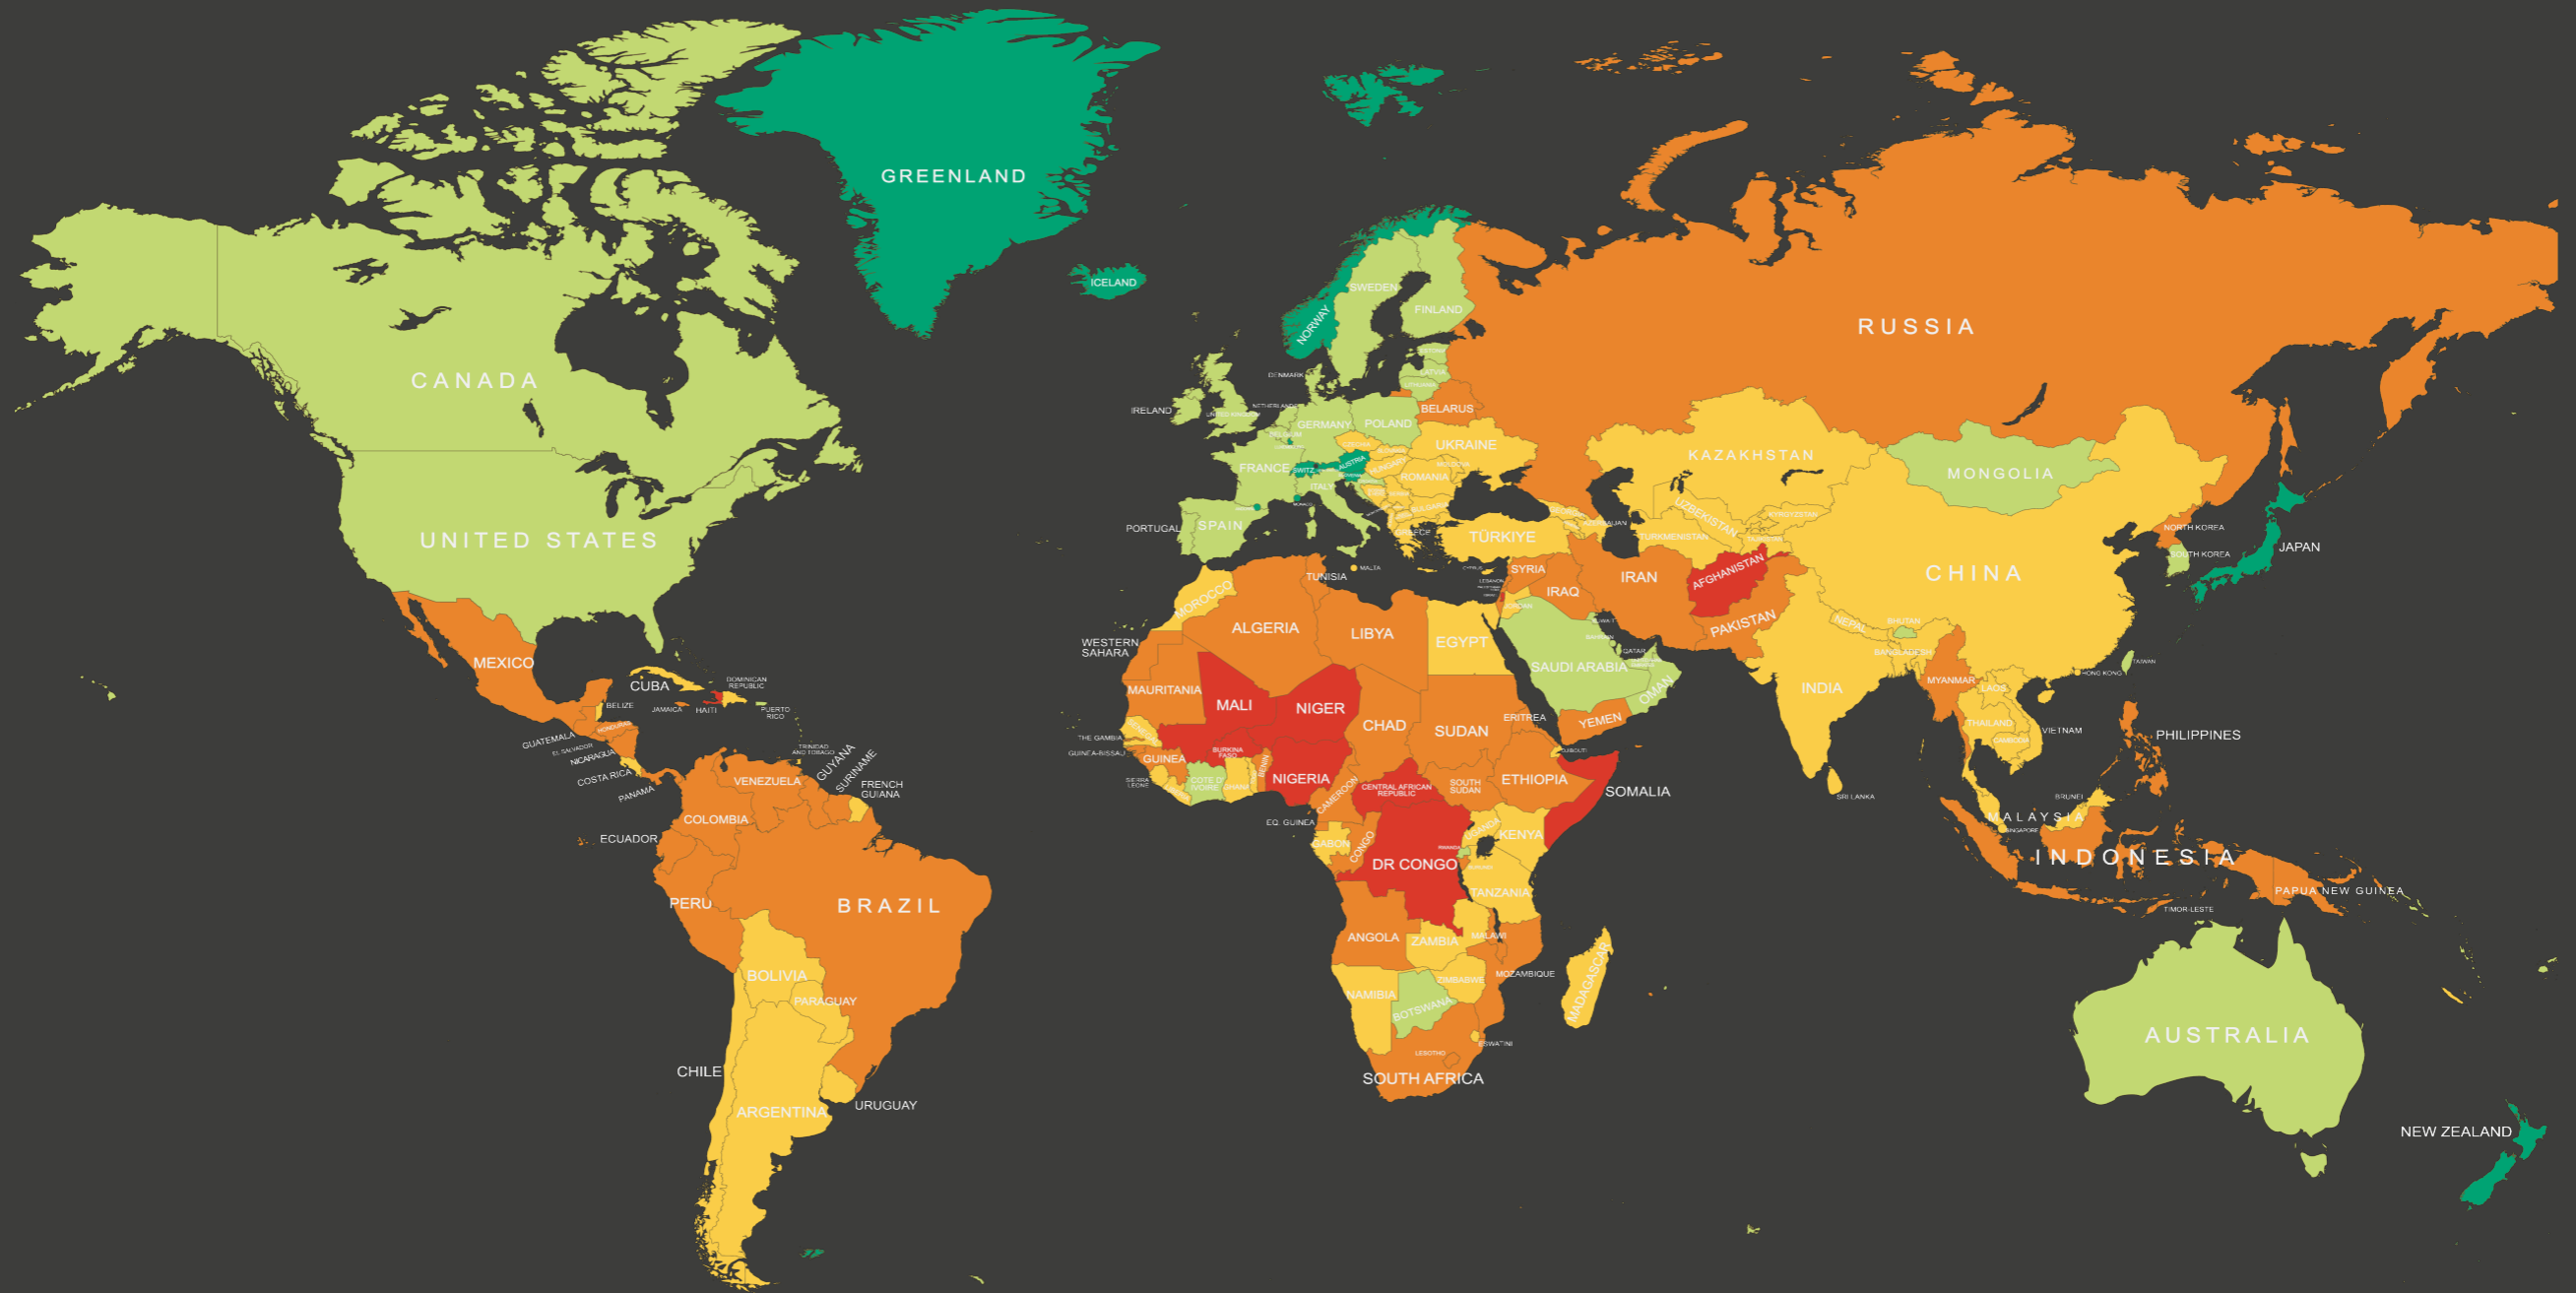

# SPS 2024 Kidnap, Ransom & Extortion Risk Map

## Risk Rating Matrix

The matrix rating guide considers the potential impact on organisations and/or individuals by means of kidnap, ransom, extortion and unlawful detention.